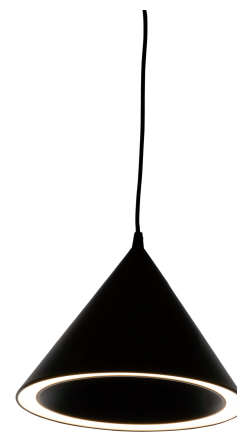

RUSSELL

info@russell-lighting.com
604-420-2440

PD1191/BK

Categories: [LED](#), [Pendants](#)

Finish:	Black
Width:	12 1/2"
Height:	9 1/2"
Extension:	12 1/2"
Lamp Type:	Integral LED
CRI:	90
Colour Temperature:	3000k
LED rated life:	50,000 hours
Lumens:	970lm
Wattage:	16W
Voltage:	120V
Dimming Percentage:	100% - 10%
Type of Dimmer:	ELV Dimmer (not Included)
Location rating:	Dry
Canopy dimensions:	4 3/4" x 1"
Wire length:	10ft
Sloped ceiling kit:	Yes
Certification:	c ETL us
Warranty:	5 Year

Glass Details

Project Details