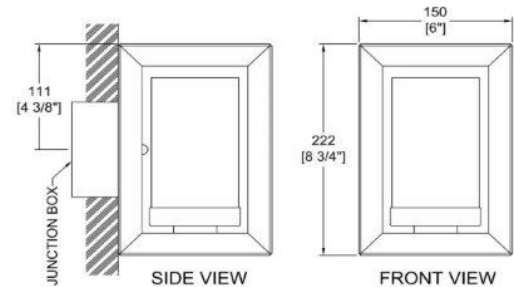

RUSSELL

info@russell-lighting.com
604-420-2440

710-601/BLK

Category: [Wall Sconces](#)

Finish:	Black
Width:	6"
Height:	8 3/4"
Extension:	6"
Hanging Weight:	1lbs
Lamp Type:	1x Medium Base E26
Wattage:	100W
Voltage:	120V
Bulbs included:	Not Included
Location rating:	Dry
Canopy dimensions:	6" x 8 3/4"
Certification:	c ETL us
Warranty:	1 Year

Glass Details

Type:	Glass
Finish:	Opal
Number:	031100
Width:	3 3/8"
Height:	6 1/4"
Length:	3 3/8"

Project Details