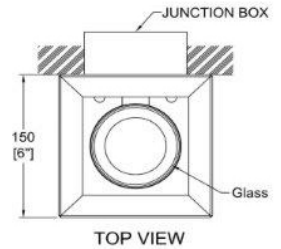

RUSSELL

info@russell-lighting.com
604-420-2440

710-601/BLK

Category: [Wall Sconces](#)

Finish:	Black
Width:	6"
Height:	8 3/4"
Extension:	6"
Hanging Weight:	1lbs
Lamp Type:	1x Medium Base E26
Wattage:	100W
Voltage:	120V
Bulbs included:	Not Included
Location rating:	Dry
Canopy dimensions:	6" x 8 3/4"
Certification:	c ETL us
Warranty:	1 Year

Glass Details

Type:	Glass
Finish:	Opal
Number:	031100
Width:	3 3/8"
Height:	6 1/4"
Length:	3 3/8"

Project Details