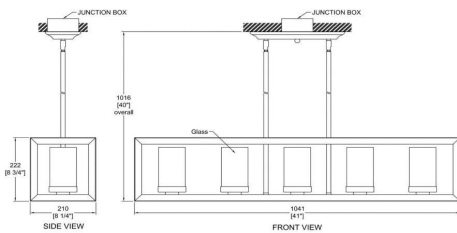

## Specification Sheet For 411-441/BLK/SG

Specification:  
 Item Number : 411-441/BLK/SG  
 Fixture Type: Chandeliers  
 Lamping: 5 X 100W med. base  
 Glass Number: 031110 clear  
 Options:  
 Finish: Black with Soft Gold  
 Lamping Options:  
 Dimensions:  
 Height: 40" overall  
 Diameter: 41  
 Extension:  
 Additional Info:

This fixture is rated for dry environments. Comes With 10' of Wire 4x 6" and 4x 12" downrods