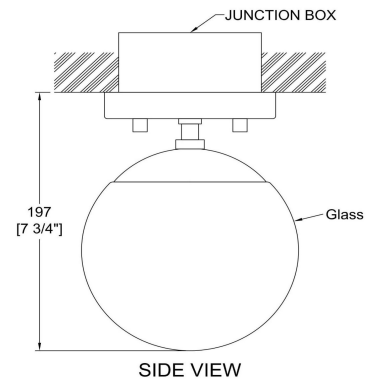

388-006/CHR/CL

Selected Options:
Glass Option: 035880 clear

Category: [Flush Mount](#)

Finish:	Polished Chrome
Width:	6"
Height:	7 3/4"
Extension:	6"
Hanging Weight:	2lbs
Lamp Type:	1x Medium Base E26
Wattage:	60W
Voltage:	120V
Bulbs included:	Not Included
Location rating:	Damp
Canopy dimensions:	4 3/4"
Certification:	c ETL us
Warranty:	1 Year

Glass Details

Type:	
Finish:	clear
Number:	035880
Width:	6"
Height:	6"
Length:	6"

Project Details