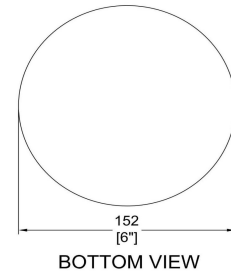

388-006/CHR/CL

Selected Options:
Glass Option: 035880 clear

Category: [Flush Mount](#)

Finish:	Polished Chrome
Width:	6"
Height:	7 3/4"
Extension:	6"
Hanging Weight:	2lbs
Lamp Type:	1x Medium Base E26
Wattage:	60W
Voltage:	120V
Bulbs included:	Not Included
Location rating:	Damp
Canopy dimensions:	4 3/4"
Certification:	c ETL us
Warranty:	1 Year

Glass Details

Type:	
Finish:	clear
Number:	035880
Width:	6"
Height:	6"
Length:	6"

Project Details