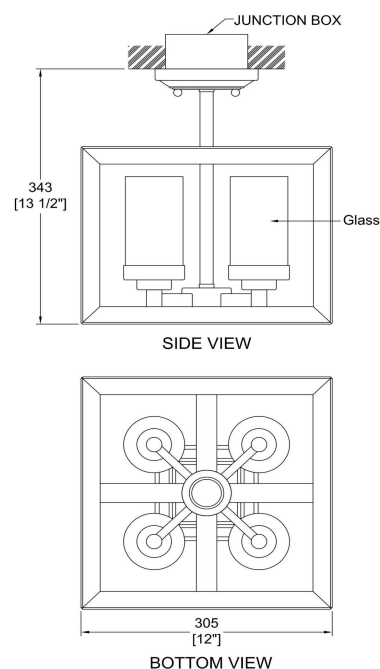

RUSSELL

info@russell-lighting.com
604-420-2440

310-612/BLK

Category: [Semi Flush Mount](#)

Finish:	Black
Width:	12"
Height:	13 1/2"
Extension:	12"
Hanging Weight:	9lbs
Lamp Type:	4x Medium Base E26
Wattage:	60W
Voltage:	120V
Bulbs included:	Not Included
Location rating:	Dry
Canopy dimensions:	5" x 5" Square
Certification:	c ETL us
Warranty:	1 Year

Glass Details

Type:	Glass
Finish:	Opal
Number:	031100
Width:	3 3/8"
Height:	6 1/4"
Length:	3 3/8"

Project Details

Project Details