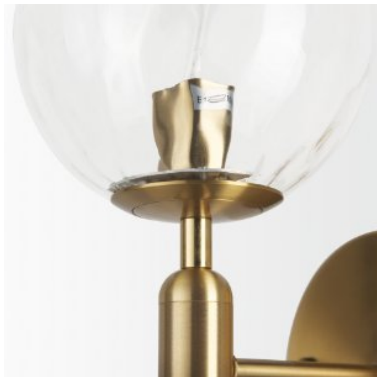

MERCANA

Britton Gold Metal w/ Clear Glass Globe 1-Light Wall Sconce
SKU: 70472

MATERIALS

A luxe electroplated gold iron metal and a clear glass globe with an elegant water glass texture.

WATTAGE

1 x 60 Watt Max

BULBS

1 x Type B (Candelabra Base) Light Bulb

DRY RATED

The Britton Wall Sconce is a 1-light fixture made of an electroplated gold finished metal with a clear water glass textured glass globe.

AVAILABLE IN

1 Color

1 Size

2 Related Products

Explore Online

MERCANA

Britton Gold Metal w/ Clear Glass Globe 1-Light Wall Sconce

SKU: 70472

FEATURES & SPECIFICATIONS