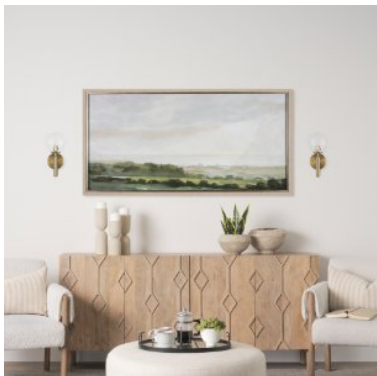

MERCANA

Britton Gold Metal w/ Clear Glass Globe 1-Light Wall Sconce
SKU: 70472

MATERIALS

A luxe electroplated gold iron metal and a clear glass globe with an elegant water glass texture.

WATTAGE

1 x 60 Watt Max

BULBS

1 x Type B (Candelabra Base) Light Bulb

DRY RATED

The Britton Wall Sconce is a 1-light fixture made of an electroplated gold finished metal with a clear water glass textured glass globe.

AVAILABLE IN

1 Color

1 Size

2 Related Products

Explore Online

MERCANA

Britton Gold Metal w/ Clear Glass Globe 1-Light Wall Sconce

SKU: 70472

FEATURES & SPECIFICATIONS