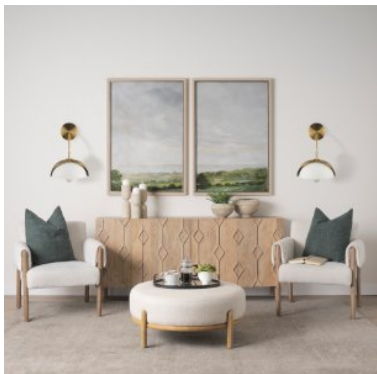

# MERCANA

Cybill Brushed Brass w/ White Metal Shade 1-Light Wall Sconce  
**SKU: 70468**

## MATERIALS

Gold finished iron metal and solid white metal accent shade.

## DRY RATED

The Cybill Wall Sconce is a 1-light contemporary fixture made of brushed gold finished metal with a powder-coated matte white