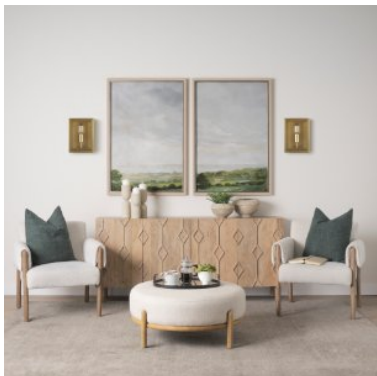

MERCANA

Cairn Brushed Gold Metal w/ Glass 1-Light Wall Sconce
SKU: 70446

MATERIALS

Brushed gold finished metal frame and clear glass panels.

WATTAGE

1 x 60 Watt Max

BULBS

1 x Type A (Medium Base) Light Bulb

DRY RATED

The Cairn 1-light Wall Sconce consists of a brushed gold finished metal frame and clear glass panels around the sides

AVAILABLE IN

1 Color

1 Size

1 Related Product

Explore Online

MERCANA