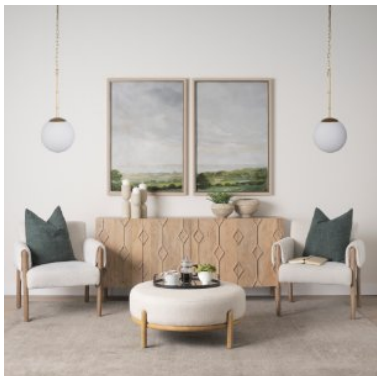

DRY RATED

AVAILABLE IN

1 Color

1 Size

5 Related Products

Explore Online