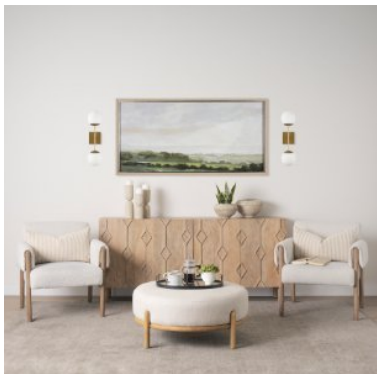

MERCANA

Edie Brushed Gold Metal w/ Frosted Glass Globes 2-Light Wall Sconce
SKU: 70437

MATERIALS

Brushed brass finished metal and opaque, frosted glass globes.

WATTAGE

2 x 40 Watt Max

BULBS

2 x Type B (Candelabra) Light Bulbs

DRY RATED

The Edie is a gold-finished iron metal wall sconce with two frosted glass globes.

AVAILABLE IN

1 Color

1 Size

5 Related Products

Explore Online

MERCANA