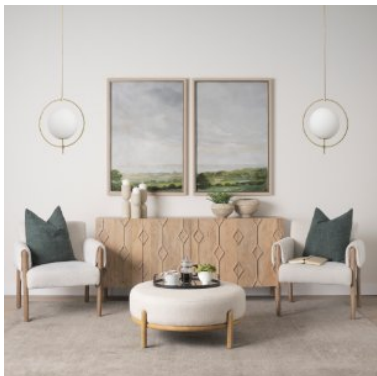

MERCANA

Farrah Frosted Glass Globe w/ Gold Metal Pendant Light
SKU: 70198

STYLE

Contemporary

A VARIETY OF APPLICATIONS

Install these beautiful pendants over a kitchen island or bar area, beside tables, or small dining nooks.

The Farrah Globe Pendant Light features an opaque-frosted glass globe set within a circular gold-finished metal frame,

AVAILABLE IN

1 Color

1 Size

1 Related Product

Explore Online

MERCANA

Farrah Frosted Glass Globe w/ Gold Metal Pendant Light