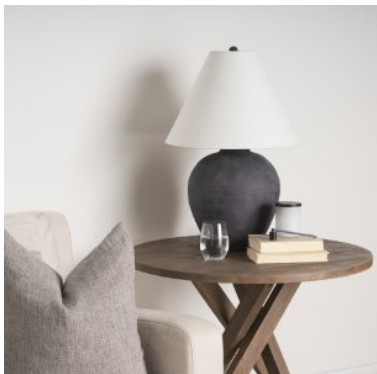

MERCANA

Marvin Black Ceramic Table Lamp SKU: 70166

A RUSTIC ACCENT

The artisan-style lamp brings warmth to a space with a soft glow and perfectly imperfect finishes.

TRANSITIONAL

Marvin Table Lamp will complement many rooms across various design styles.

HANDMADE

The Marvin Table Lamp is handmade; no two lamps will be exactly alike. Please expect variations.

WATTAGE

1 x 100W Bulb, E26 Base

The Marvin Table Lamp has a tapered base with a dark matte charcoal base with red undertones complemented by its