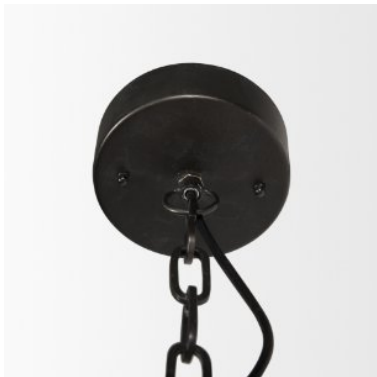

MERCANA

Selma Black Wood Bead and Metal Chandelier SKU: 70050

BULBS

6 x 60W Candelabra (sold separately)

MATERIALS

Black Wood Beads and Matte Black Iron

STYLE

Classic, elegant chandelier shape for the contemporary home or office space; however, the use of black wood beads add a sense of drama for casual design aesthetics

The classically designed Selma Chandelier showcases iron and black wood beads, making it a great transitional piece for

AVAILABLE IN

1 Color

1 Size

Explore Online

MERCANA

Selma Black Wood Bead and Metal Chandelier SKU: 70050