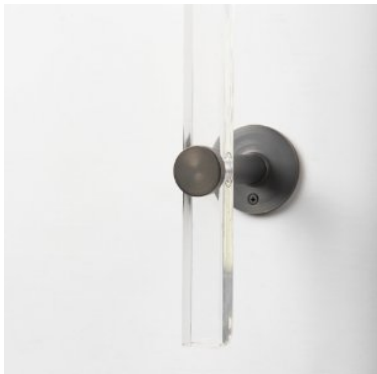

# MERCANA

Kinsley Beige Shade W/Transparent Body Wall Sconce  
**SKU: 69700**

## TRANSPARENT BODY + BEIGE SHADE

The Kinsley wall sconce features a unique transparent base with a beige colored shade.

The Kinsley is an opulent wall sconce featuring a three-sided rectangular shade affixed to a sleek body.