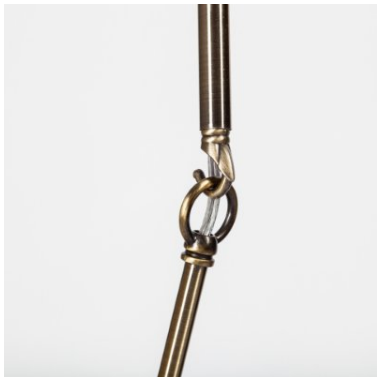

MERCANA

Desousa II (33.9"L x 8.8"W x 28"H) Champagne Metal Multi-Arm Three Light Chandelier
SKU: 68591

PREMIUM COMPOSITION

The Desousa II is expertly crafted from solid metal components that ensure sturdiness. The adjustable rod is 60" long and easily supports the weight of the fixture.

SUPERIOR FINISH

Featuring an all-metal frame finished in an antiqued-champagne tone, the Desousa II is a posh lighting fixture that boasts of a superior polish guaranteed to add a touch of panache to any space and setting.

MODERN/INDUSTRIAL INSPIRED DESIGN

Designed to be an instant head-turner in modern or industrial spaces, the Desousa II flaunts clean lines and a sleek design that is complemented by its radiant finish.

Crafted from antiqued-champagne toned metal, the Desousa II is a ritzy, multi-arm style chandelier featuring glass globe lights

AVAILABLE IN

1 Color

1 Size

Explore Online

MERCANA

Desousa II (33.9"L x 8.8"W x 28"H) Champagne Metal Multi-Arm Three Light Chandelier SKU: 68591