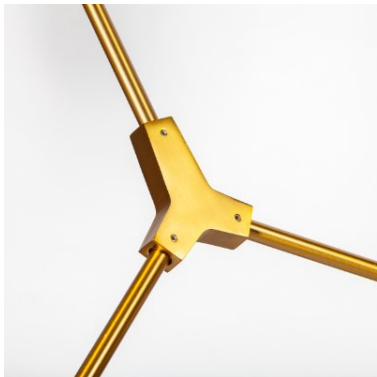

# MERCANA

Desousa II (33.9"L x 8.8"W x 28"H) Brass-Toned Metal Multi-Arm Three Light Chandelier  
**SKU: 68590**

## PREMIUM COMPOSITION

The Desousa II is expertly crafted from solid metal components that ensure sturdiness. The adjustable rod is 60" long and easily supports the weight of the fixture.

## SUPERIOR FINISH

Featuring an all-metal frame finished in a dazzling brass tone, the Desousa II is a posh lighting fixture that boasts of a superior polish guaranteed to add a touch of panache to any space and setting.

Crafted from antiqued-brass toned metal, the Desousa I is an opulent, multi-arm style chandelier featuring glass globe lights