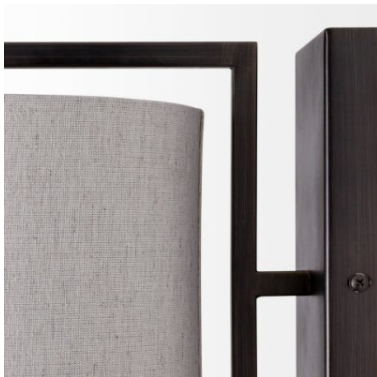

MERCANA

Smithe I 9x13 Black Toned Metal Cream Lampshade Wall Sconce SKU: 68344

PREMIUM COMPOSITION

The Smithe I is expertly crafted from fabric and metal components that complement each other, resulting in a luxurious piece that is not only visually enticing but also sturdy and substantial.

SUPERIOR FINISH

Finished in a premium, matte-black polish that is complemented by a cream fabric shade up top, the Smithe I looks gorgeous in any space and setting.

SINGLE LIGHT

The Smithe I uses one 100 Watt rated, E26 bulb that helps cast a warm, ambient glow. Bulb available for purchase separately.

MODERN/INDUSTRIAL INSPIRED DESIGN

Designed to be an instant head-turner in modern spaces, the Smithe I flaunts clean lines and a minimalist design, which when complemented by its opulent fabric shade, makes it the perfect addition to any elegantly styled modern space.

Crafted from metal, the Smithe I is a stunning wall sconce that is based on an unorthodox design.

AVAILABLE IN

1 Color

1 Size

Explore Online

MERCANA

Smithe I 9x13 Black Toned Metal Cream Lampshade Wall Sconce