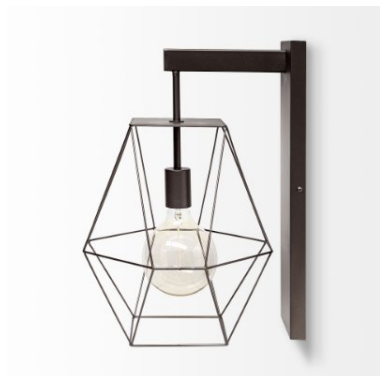

MERCANA

Cordova 12x19 Gray Metal Hanging Bulb Caged Wall Sconce SKU: 68343

PREMIUM COMPOSITION

The Cordova is expertly crafted from metal components making it a stunning piece that is not only visually enticing but also sturdy and substantial.

SUPERIOR FINISH

Finished in a spectacular matte-black tone, the Cordova is a spectacular wall sconce that is guaranteed to be a great fit in any space and setting.

SINGLE LIGHT

The Cordova has the ability to host one E26 light bulb within the metal cage. Bulb available for purchase separately.

MODERN INSPIRED DESIGN

Designed to be an instant head-turner in modern spaces, the Cordova flaunts clean lines and a modern, geometric design that is complemented by its radiant finish.

The Cordova is an amazing wall sconce featuring a hanging bulb enclosed within a geometric, hollow metal cage.

AVAILABLE IN

1 Color

1 Size

Explore Online

MERCANA

Cordova 12x19 Gray Metal Hanging Bulb Caged Wall Sconce

SKU: 68343

FEATURES & SPECIFICATIONS