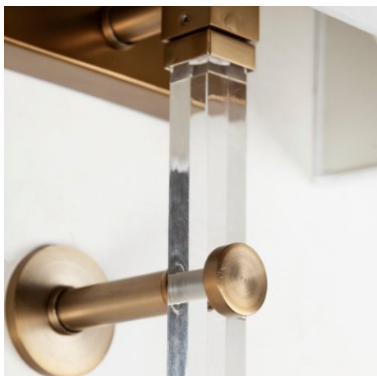

MERCANA

Cantabria 12x30 White Shade Brass/Acrylic Wall Sconce
SKU: 67943

PREMIUM COMPOSITION

The Cantabria is expertly crafted from metal, acrylic, and fabric components that complement each other, resulting in a spectacular wall sconce that is not only visually enticing but also sturdy and substantial.

SUPERIOR FINISH

Featuring rich colors, the Cantabria is a spectacular wall sconce that boasts of a white and brass tone, making it a stylish addition to any wall.

SINGLE LIGHT

The Cantabria has the ability to host one E26 light bulb under the metal shade. Bulb available for purchase separately.

The Cantabria is an opulent wall sconce featuring a three-sided rectangular shade affixed to a sleek body composed of brass

AVAILABLE IN

1 Color

1 Size

Explore Online

MERCANA

Cantabria 12x30 White Shade Brass/Acrylic Wall Sconce