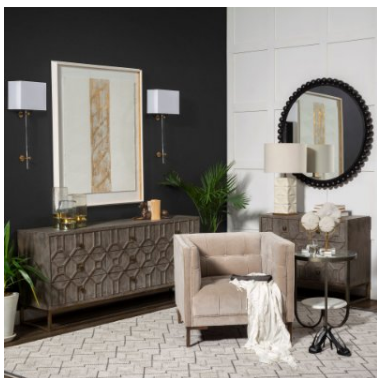

MERCANA

Cantabria 12x30 White Shade Brass/Acrylic Wall Sconce
SKU: 67943

PREMIUM COMPOSITION

The Cantabria is expertly crafted from metal, acrylic, and fabric components that complement each other, resulting in a spectacular wall sconce that is not only visually enticing but also sturdy and substantial.

SUPERIOR FINISH

Featuring rich colors, the Cantabria is a spectacular wall sconce that boasts of a white and brass tone, making it a stylish addition to any wall.

SINGLE LIGHT

The Cantabria has the ability to host one E26 light bulb under the metal shade. Bulb available for purchase separately.

MODERN/INDUSTRIAL INSPIRED DESIGN

Designed to be an instant head-turner in modern & industrial spaces, the Cantabria flaunts clean lines and a unique design, which when complemented by its radiant finish, makes it the perfect addition to any modern space and setting.

The Cantabria is an opulent wall sconce featuring a three-sided rectangular shade affixed to a sleek body composed of brass

AVAILABLE IN

1 Color

1 Size

Explore Online

MERCANA

Cantabria 12x30 White Shade Brass/Acrylic Wall Sconce