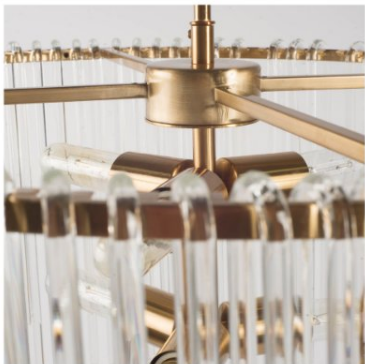

MERCANA

Elsa (26"x14") Clear Glass and Gold Metal Frame Six Bulb Chandelier
SKU: 67139

PREMIUM COMPOSITION

The Elsa is expertly constructed from metal and glass that ensures sturdiness and adds a touch of style.

SUPERIOR FINISH

Featuring a metal frame finished in an antiqued-gold polish, the Elsa is a posh lighting fixture that boasts of a superior polish guaranteed to add a touch of panache to any space and setting.

ELEGANT INSPIRED DESIGN

Designed to be an instant head-turner in elegant spaces, the Elsa flaunts clean lines and a sleek design that is complemented by its radiant finish.

The Elsa is a gorgeous chandelier inspired by icicles. It features a drum-shaped shade with hanging, clear glass rods.