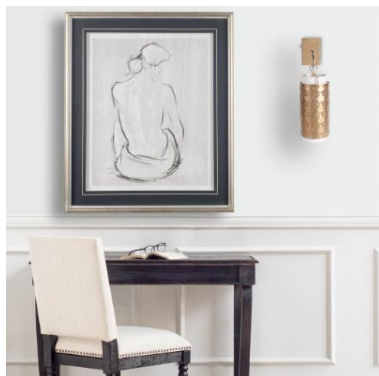

MERCANA

Brasseur IV 10.5x22 Gold Toned Metal Fish Scale Wall Sconce
SKU: 65389

PREMIUM COMPOSITION

The Brasseur IV is expertly crafted from metal components that complement each other, resulting in a spectacular wall sconce that is not only visually enticing but also sturdy and substantial.

SUPERIOR FINISH

Featuring rich colors, the Brasseur IV is a spectacular wall sconce that boasts of a dazzling gold tone, making it a stylish addition to any wall.

SINGLE LIGHT

The Brasseur IV has the ability to host one E26 light bulb under the metal shade. Bulb available for purchase separately.

ELEGANT INSPIRED DESIGN

Designed to be an instant head-turner in elegant spaces, the Brasseur IV flaunts clean lines and a unique design, which when complemented by its radiant finish, makes it the perfect addition to any modern space and setting.

The Brasseur IV is a dazzling wall sconce with a sleek, suspended cylindrical shade that flaunts a fish scale pattern.

AVAILABLE IN

1 Color

1 Size

Explore Online

MERCANA

Brasseur IV 10.5x22 Gold Toned Metal Fish Scale Wall Sconce