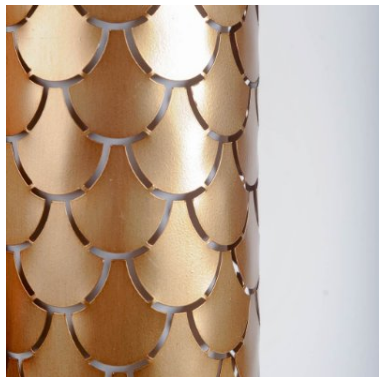

MERCANA

Brasseur IV 10.5x22 Gold Toned Metal Fish Scale Wall Sconce
SKU: 65389

PREMIUM COMPOSITION

The Brasseur IV is expertly crafted from metal components that complement each other, resulting in a spectacular wall sconce that is not only visually enticing but also sturdy and substantial.

SUPERIOR FINISH

Featuring rich colors, the Brasseur IV is a spectacular wall sconce that boasts of a dazzling gold tone, making it a stylish addition to any wall.

SINGLE LIGHT

The Brasseur IV has the ability to host one E26 light bulb under the metal shade. Bulb available for purchase separately.

The Brasseur IV is a dazzling wall sconce with a sleek, suspended cylindrical shade that flaunts a fish scale pattern.

AVAILABLE IN

1 Color

1 Size

Explore Online

MERCANA

Brasseur IV 10.5x22 Gold Toned Metal Fish Scale Wall Sconce