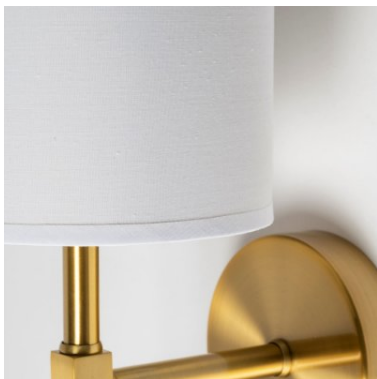

MERCANA

Santander II 6.5x22 Gold Metal and White Linen Shade Wall Sconce
SKU: 65245

PREMIUM COMPOSITION

The Santander II is expertly crafted from metal, acrylics, and fabric components that complement each other, resulting in a spectacular wall sconce that is not only visually enticing but also sturdy and substantial.

SUPERIOR FINISH

Featuring rich colors, the Santander II is a spectacular wall sconce that boasts of a white shade and a metallic gold tone, making it a stylish addition to any wall.

SINGLE LIGHT

The Santander II has the ability to host one E12/E27 chandelier bulb under the metal shade. Bulb available for purchase separately.

ELEGANT INSPIRED DESIGN

Designed to be an instant head-turner in elegant spaces, the Tremont I flaunts clean lines and a unique design, which when complemented by its radiant finish, makes it the perfect addition to any modern space and setting.

The Santander II is a radiant wall sconce featuring a linen lamp shade braced by a metallic-gold toned body with acrylic accents.

AVAILABLE IN

1 Color

1 Size

Explore Online

MERCANA

Santander II 6.5x22 Gold Metal and White Linen Shade Wall Sconce SKU: 65245