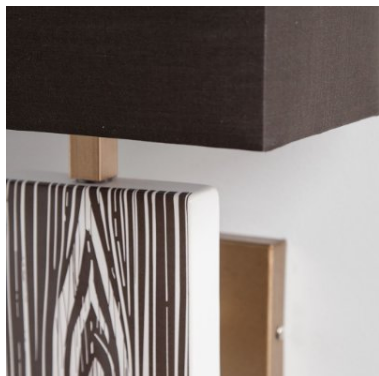

MERCANA

Maravilla III 11x17 Black/White Pattered Base Black Fabric Shade Wall Sconce
SKU: 65241

PREMIUM COMPOSITION

The Maravilla III is expertly crafted from metal and fabric components that complement each other, resulting in a spectacular wall sconce that is not only visually enticing but also sturdy and substantial.

SUPERIOR FINISH

Featuring rich colors, the Maravilla is a spectacular wall sconce that boasts of an antiqued gold and black tone, making it a stylish addition to any wall.

SINGLE LIGHT

The Maravilla has the ability to host one E26 light bulb under the metal shade. Bulb available for purchase separately.

MODERN/ELEGANT INSPIRED DESIGN

Designed to be an instant head-turner in modern & elegant spaces, the Maravilla flaunts clean lines and a unique design, which when complemented by its radiant finish, makes it the perfect addition to any modern space and setting.

The Maravilla III is an impressive wall sconce featuring a rectangular shade atop an ornately patterned ceramic base.

AVAILABLE IN

1 Color

1 Size

Explore Online