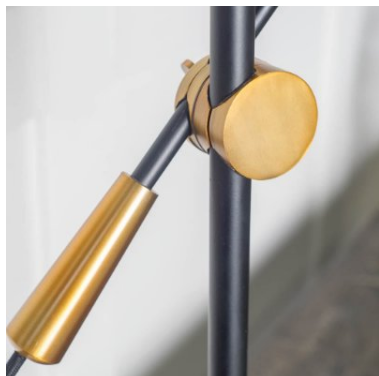

# MERCANA

Fragon II(26"H) Black/Gold Metal Adjustable Cone Shade Table Lamp  
**SKU: 65226**

## PREMIUM COMPOSITION

The Fragon II is expertly crafted from metal, resulting in a spectacular lamp that is not only visually enticing but also sturdy and substantial.

## SUPERIOR FINISH

Featuring a black and gold polish, the Fragon II is a spectacular lamp that boasts of a dazzling design.

The Fragon II is an opulent, desk or table lamp that features a conical lamp shade affixed to a metal base by means of an