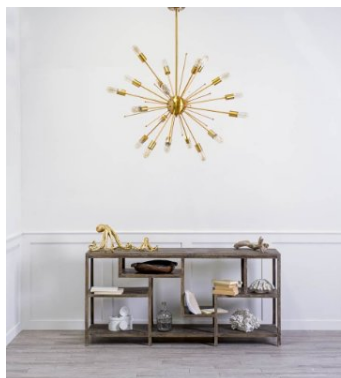

MERCANA

Edisonna II (38"D) Gold Sputnik Twenty Bulb Chandelier
SKU: 65190

PREMIUM COMPOSITION

The Edisonna II is constructed from premium metal components that ensures sturdiness and adds a touch of style.

SUPERIOR FINISH

Finished in a smooth, gold polish the Edisonna II makes for a ravishing statement piece in any space and adds a touch of panache to the setting.

LIGHTING FOR EVERY MOOD

The Edisonna II uses 40-Watt rated, standard E26 bulbs that cast a luminous glow and are compatible for use with dimmers, allowing you to enjoy the perfect ambient light for every mood.

ELEGANT/FARMHOUSE INSPIRED DESIGN

Designed to be an instant head-turner in elegant or farmhouse inspired spaces, the Edisonna II flaunts clean lines and a sleek design that is complemented by its radiant finish.

The Edisonna II is a stunning, mid-century inspired, oversized sputnik chandelier that uses 20 standard E26 bulbs (Sold

AVAILABLE IN

1 Color

1 Size

Explore Online

MERCANA

Edisonna II (38"D) Gold Sputnik Twenty Bulb Chandelier