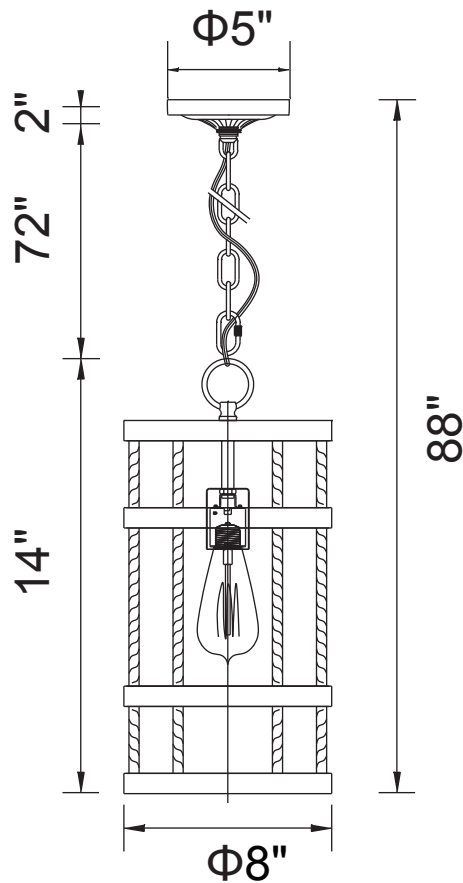

PROJECT: _____

FIXTURE TYPE: _____

LOCATION: _____

CONTACT/PHONE: _____

Item	9955P8-1-242
Collection	DENE
Finish	Gun Metal
Glass	-----
Crystal	-----
Input	120V AC,60HZ,AC

Shade	-----
Length/Dia.	8"
Width/Ext.	-----
Height	14"
Maximum	88"
Lumens	-----

Light Source	E26
Bulb Info.	1×60W
Included	-----
Dimmable	Yes
Color	-----
Weight	