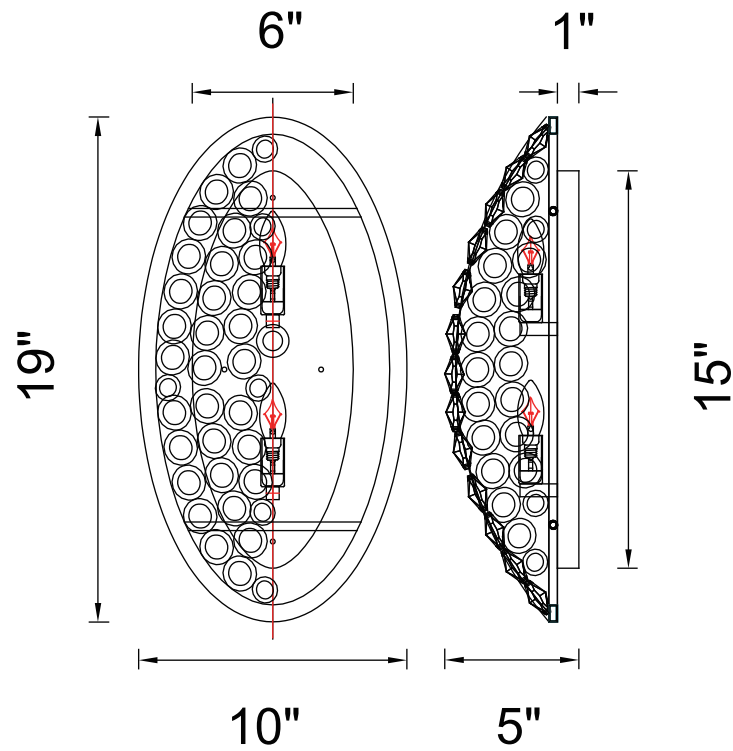

PROJECT: _____

FIXTURE TYPE: _____

LOCATION: _____

CONTACT/PHONE: _____

Item	9908W10-2-606
Collection	WALLULA
Finish	Satin Nickel
Glass	-----
Crystal	Clear
Input	120V AC,60HZ,AC

Shade	-----
Length/Dia.	10"
Width/Ext.	5"
Height	19"
Maximum	-----
Lumens	-----

Light Source	E12
Bulb Info.	2×60W
Included	-----
Dimmable	Yes
Color	-----
Weight	