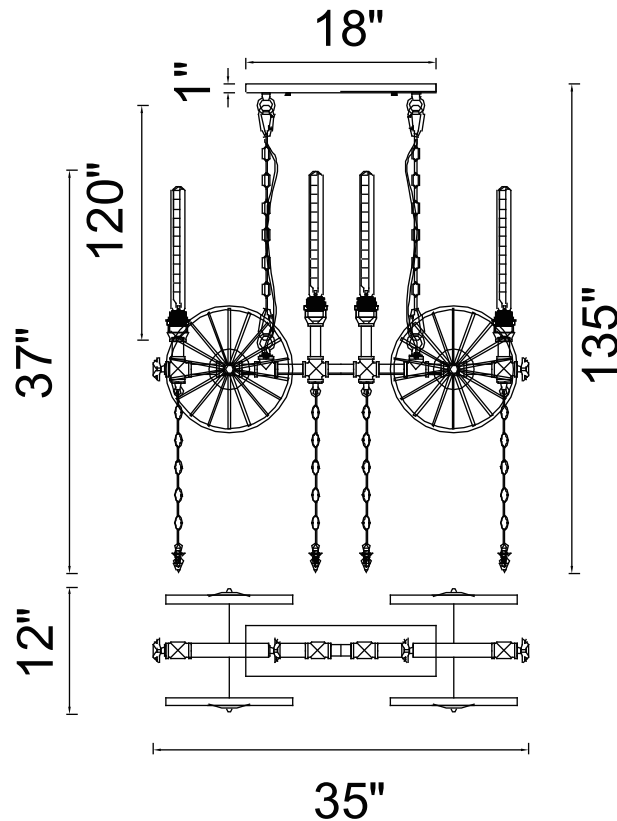

PROJECT: _____

FIXTURE TYPE: _____

LOCATION: _____

CONTACT/PHONE: _____

Item	9694P35-4-187
Collection	RIO
Finish	Gray
Glass	-----
Crystal	-----
Input	120V AC,60HZ,AC

Shade	-----
Length/Dia.	35"
Width/Ext.	12"
Height	37"
Maximum	135"
Lumens	-----

Light Source	E26
Bulb Info.	4×60W
Included	-----
Dimmable	Yes
Color	-----
Weight	