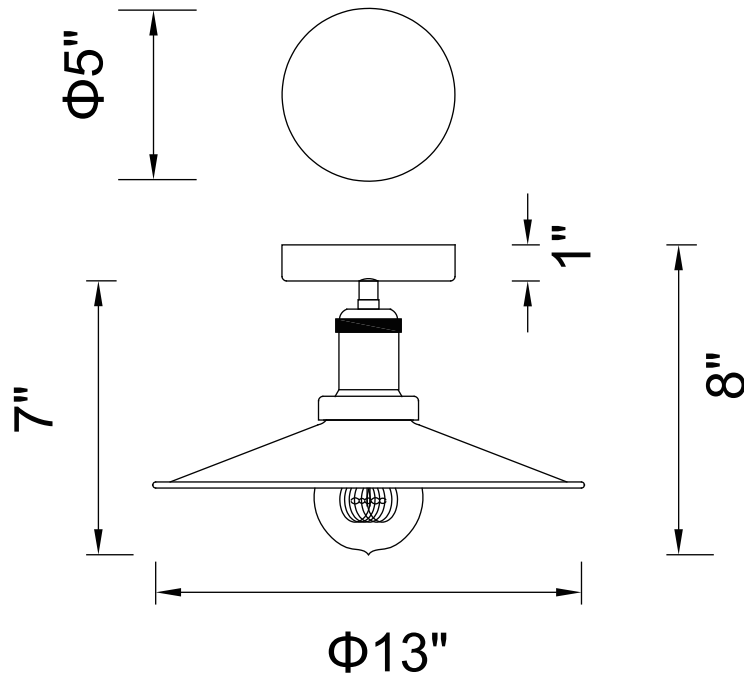

PROJECT: _____

FIXTURE TYPE: _____

LOCATION: _____

CONTACT/PHONE: _____

Item	9605C13-1-101
Collection	BRAVE
Finish	Black
Glass	-----
Crystal	-----
Input	120V AC,60HZ,AC

Shade	-----
Length/Dia.	13"
Width/Ext.	-----
Height	7"
Maximum	8"
Lumens	-----

Light Source	E26
Bulb Info.	1×60W
Included	-----
Dimmable	Yes
Color	-----
Weight	