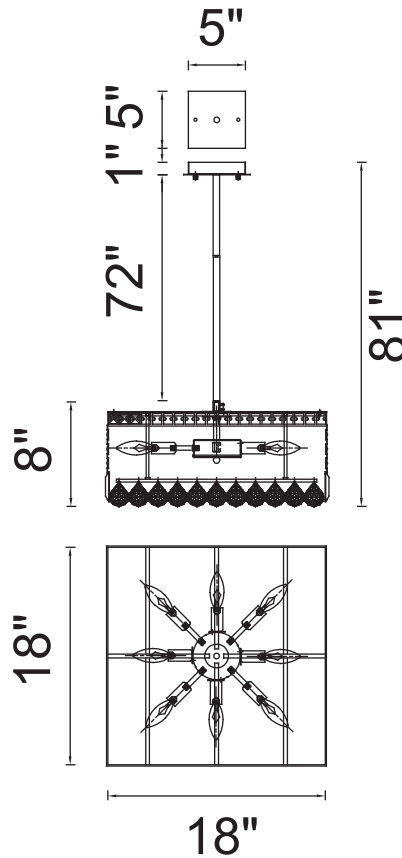

PROJECT: _____
 FIXTURE TYPE: _____
 LOCATION: _____
 CONTACT/PHONE: _____

Item	8030P18C-S
Collection	COLOSSEUM
Finish	Chrome
Glass	-----
Crystal	Clear
Input	120V AC,60HZ,AC

Shade	-----
Length/Dia.	18"
Width/Ext.	18"
Height	8"
Maximum	81"
Lumens	-----

Light Source	E12
Bulb Info.	8×60W
Included	-----
Dimmable	Yes
Color	-----
Weight	