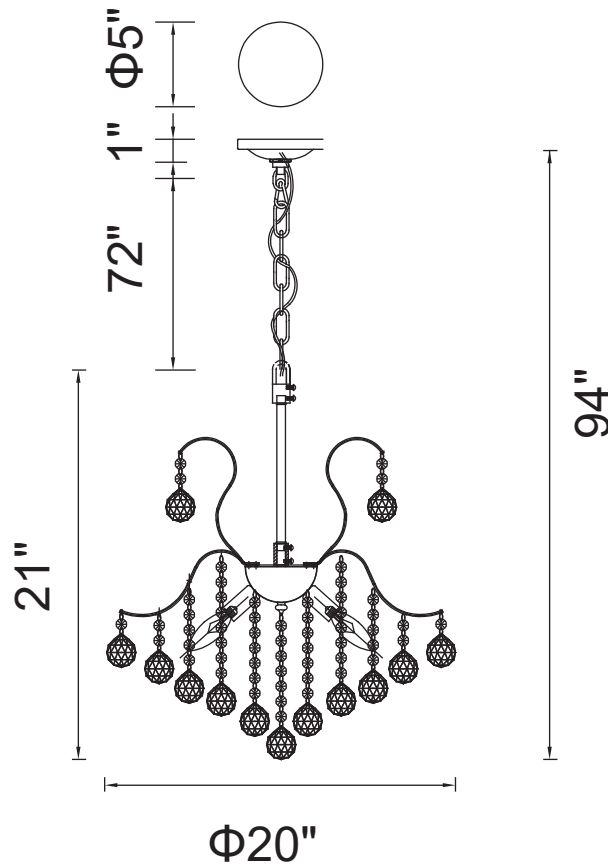

PROJECT: \_\_\_\_\_

FIXTURE TYPE: \_\_\_\_\_

LOCATION: \_\_\_\_\_

CONTACT/PHONE: \_\_\_\_\_

Item	8019P20C
Collection	ROYAL
Finish	Chrome
Glass	-----
Crystal	Clear
Input	120V AC,60HZ,AC

Shade	-----
Length/Dia.	20"
Width/Ext.	-----
Height	21"
Maximum	94"
Lumens	-----

Light Source	E12
Bulb Info.	6×60W
Included	-----
Dimmable	Yes
Color	-----
Weight	