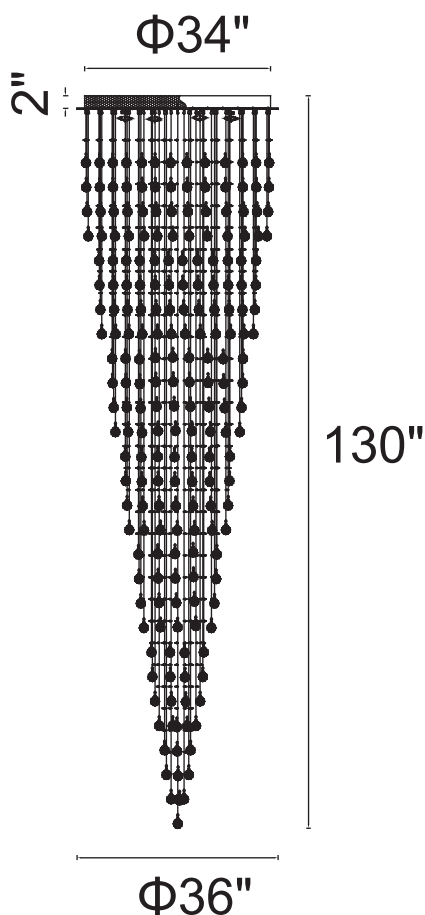

PROJECT: _____

FIXTURE TYPE: _____

LOCATION: _____

CONTACT/PHONE: _____

Item	6601C36C
Collection	RAIN DROP
Finish	Chrome
Glass	-----
Crystal	Clear
Input	120V AC,60HZ,AC

Shade	-----
Length/Dia.	36"
Width/Ext.	-----
Height	130"
Maximum	-----
Lumens	-----

Light Source	GU10
Bulb Info.	20×35W
Included	-----
Dimmable	Yes
Color	-----
Weight	