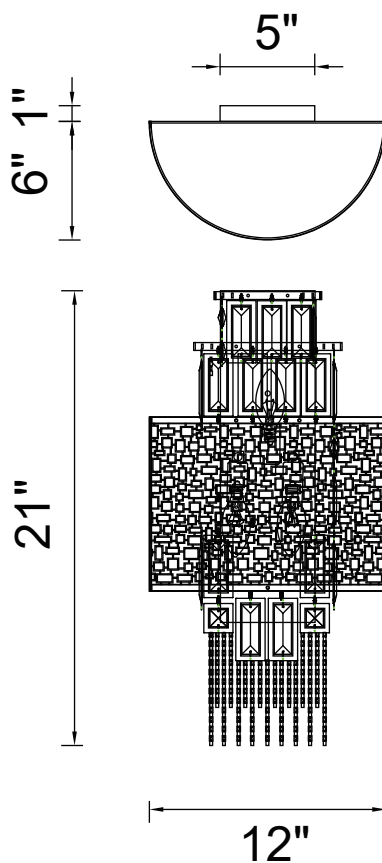

PROJECT: _____

FIXTURE TYPE: _____

LOCATION: _____

CONTACT/PHONE: _____

Item	5647W12C
Collection	STAINED
Finish	Chrome
Glass	-----
Crystal	Colorful
Input	120V AC,60HZ,AC

Shade	-----
Length/Dia.	18"
Width/Ext.	-----
Height	21"
Maximum	-----
Lumens	-----

Light Source	E12
Bulb Info.	3×60W
Included	-----
Dimmable	Yes
Color	-----
Weight	