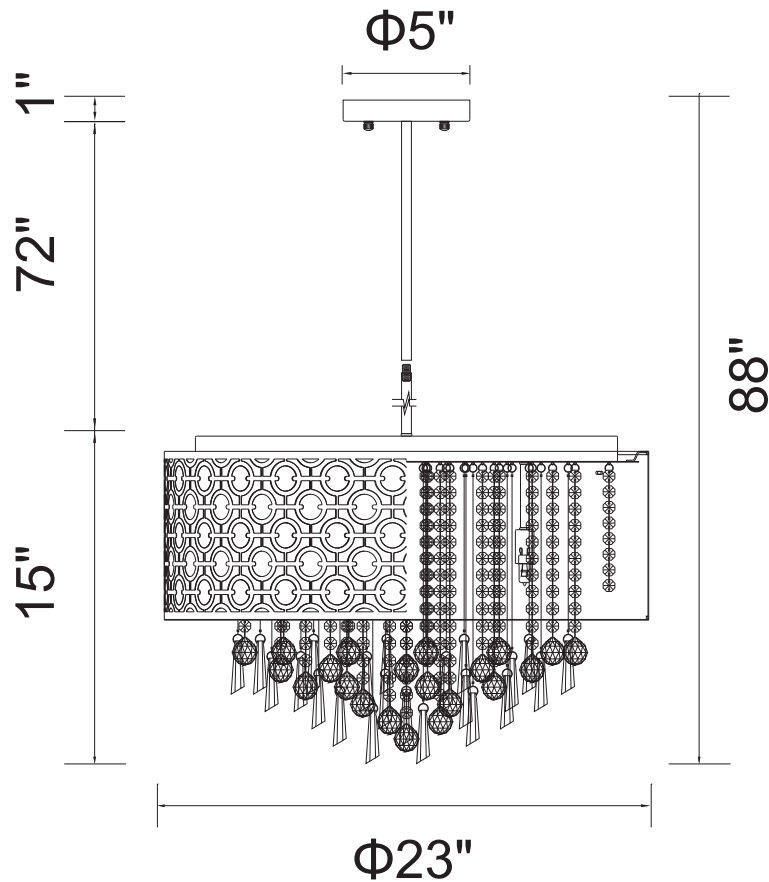

PROJECT: _____

FIXTURE TYPE: _____

LOCATION: _____

CONTACT/PHONE: _____

Item	5430P23ST-R
Collection	GALANT
Finish	Stainless Steel
Glass	-----
Crystal	Clear
Input	120V AC,60HZ,AC

Shade	-----
Length/Dia.	23"
Width/Ext.	-----
Height	15"
Maximum	88"
Lumens	-----

Light Source	G9
Bulb Info.	8×40W
Included	-----
Dimmable	Yes
Color	-----
Weight	