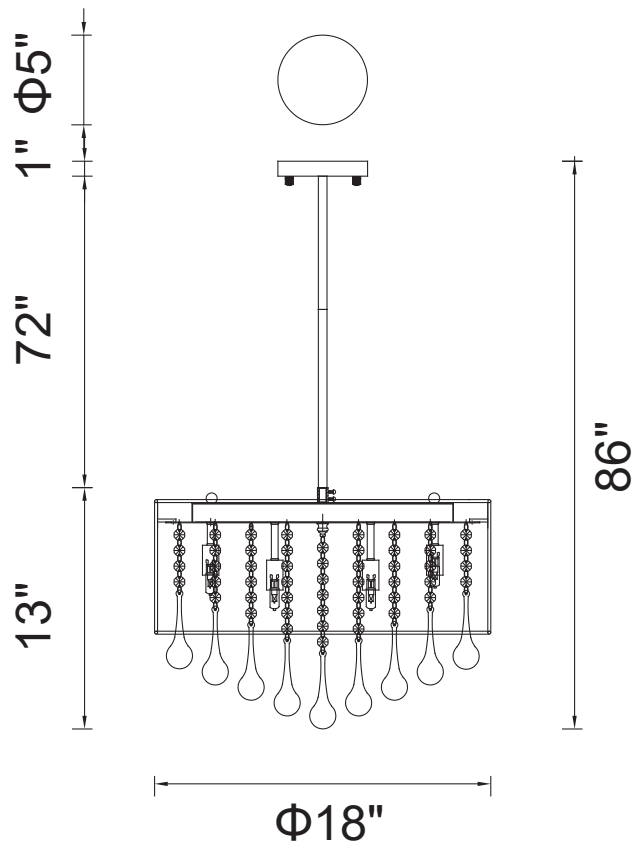

PROJECT: _____

FIXTURE TYPE: _____

LOCATION: _____

CONTACT/PHONE: _____

Item	5006P18C-R(S)
Collection	WATER DROP
Finish	Chrome
Glass	-----
Crystal	Clear
Input	120V AC,60HZ,AC

Shade	Silver
Length/Dia.	18"
Width/Ext.	-----
Height	13"
Maximum	86"
Lumens	-----

Light Source	G9
Bulb Info.	6×40W
Included	-----
Dimmable	Yes
Color	-----
Weight	