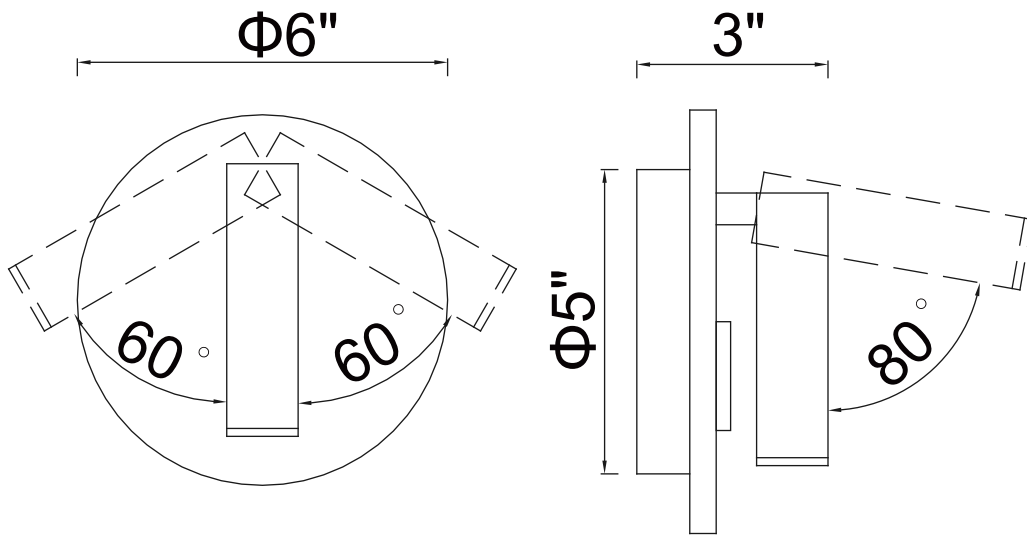

PROJECT: \_\_\_\_\_  
 FIXTURE TYPE: \_\_\_\_\_  
 LOCATION: \_\_\_\_\_  
 CONTACT/PHONE: \_\_\_\_\_

Item	1241W6-101
Collection	PRIVATE I
Finish	Matte Black
Glass	-----
Crystal	Clear
Input	120V AC,60HZ,AC

Shade	-----
Length/Dia.	6"
Width/Ext.	3"
Height	6"
Maximum	-----
Lumens	260

Light Source	LED
Bulb Info.	5W
Included	-----
Dimmable	Yes
Color	3000K
Weight	