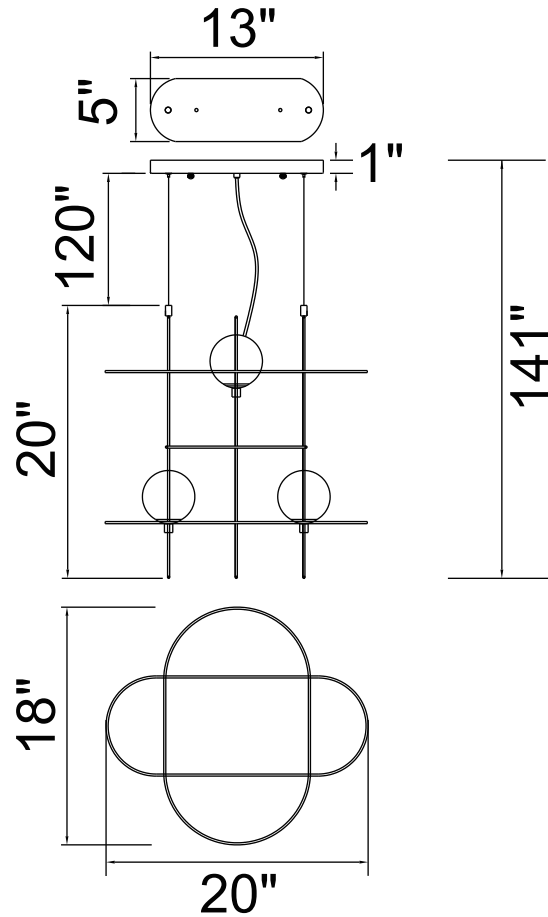

PROJECT: _____
 FIXTURE TYPE: _____
 LOCATION: _____
 CONTACT/PHONE: _____

Item	1209P20-3-169
Collection	ORBIT
Finish	Medallion Gold
Glass	Frosted
Crystal	-----
Input	120V AC,60HZ,AC

Shade	-----
Length/Dia.	20"
Width/Ext.	18"
Height	20"
Maximum	141"
Lumens	-----

Light Source	LED G9
Bulb Info.	3x5W
Included	-----
Dimmable	Yes
Color	-----
Weight	-----