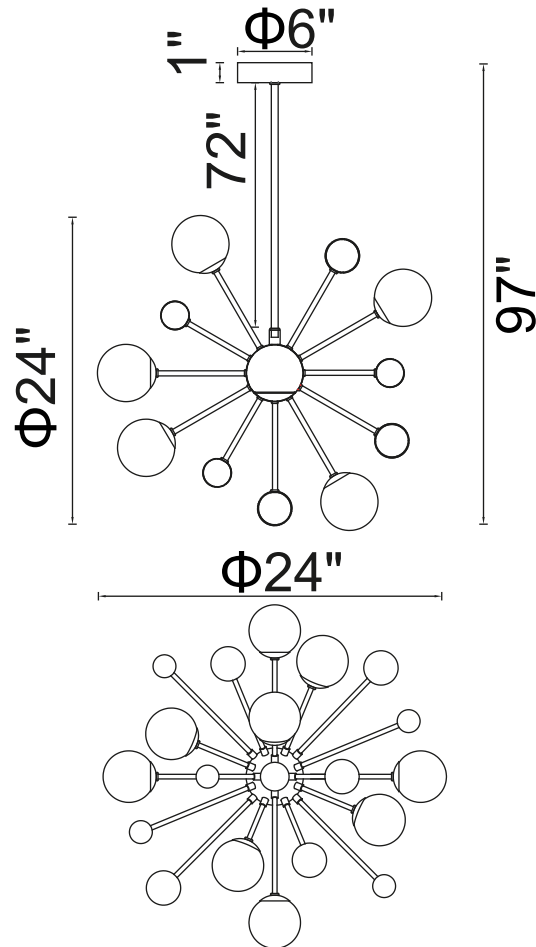

PROJECT: _____

FIXTURE TYPE: _____

LOCATION: _____

CONTACT/PHONE: _____

Item	1125P24-11-613
Collection	ELEMENT
Finish	Polished Nickel
Glass	Frosted
Crystal	-----
Input	120V AC,60HZ,AC

Shade	-----
Length/Dia.	24"
Width/Ext.	-----
Height	24"
Maximum	97"
Lumens	-----

Light Source	LED G9
Bulb Info.	11×MAX7W
Included	-----
Dimmable	No
Color	-----
Weight	-----