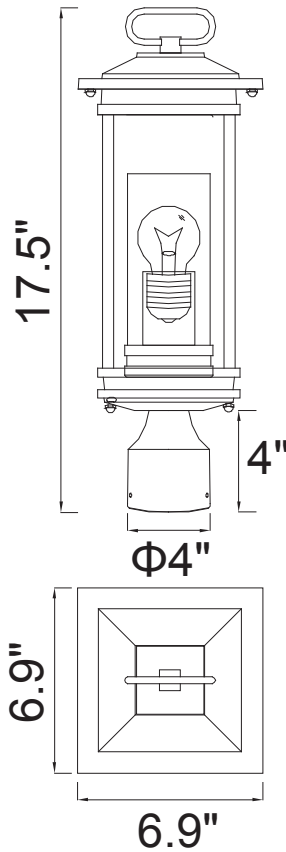

PROJECT: \_\_\_\_\_

FIXTURE TYPE: \_\_\_\_\_

LOCATION: \_\_\_\_\_

CONTACT/PHONE: \_\_\_\_\_

Item	0412PT7-1-101
Collection	
Finish	Black
Glass	Frost
Crystal	-----
Input	120V AC,60HZ,AC

Shade	-----
Length/Dia.	6.9"
Width/Ext.	6.9"
Height	17.5"
Maximum	-----
Lumens	-----

Light Source	E26
Bulb Info.	1×60W
Included	-----
Dimmable	No
Color	-----
Weight	