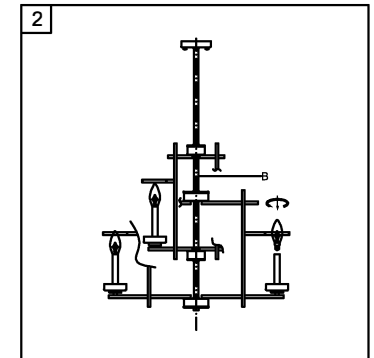

Trade Mark:
CRYSTAL WORLD INC

Product Name: Pendant lamp
Model :9827P38-12-101
120Vac, 60Hz, AC ONLY
Lamp Size: $\phi 38$ "*H50"

PENDANT LAMP ASSEMBLY INSTRUCTIONS

1. Place fixture(A) onto mounting screws (DD). secure with cap nuts (AA). Please fix (A) with (B).

Hardware Used

AA Cap nut		X 2
DD Mounting screw		X 2

2. Install light bulbs (not included). Use bulb **120V E12 12*40W Max.**

3. Please hang the glass (1) to the fixture.