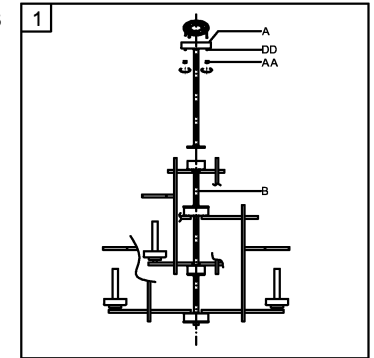

Trade Mark:
CRYSTAL WORLD INC

Product Name: Pendant lamp
Model :9827P38-12-101
120Vac, 60Hz, AC ONLY
Lamp Size: $\phi 38$ "*H50"

PENDANT LAMP ASSEMBLY INSTRUCTIONS

1. Place fixture(A) onto mounting screws (DD). secure with cap nuts (AA). Please fix (A) with (B).

Hardware Used

AA Cap nut		X 2
DD Mounting screw		X 2

2. Install light bulbs (not included). Use bulb **120V E12 12*40W Max.**

3. Please hang the glass (1) to the fixture.