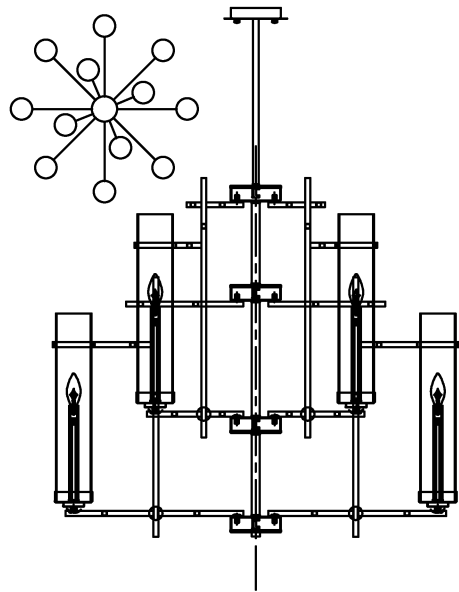

Trade Mark:
CRYSTAL WORLD INC

Product Name: Pendant lamp
Model :9827P38-12-101
120Vac, 60Hz, AC ONLY
Lamp Size: $\phi 38$ "*H50"

PENDANT LAMP ASSEMBLY INSTRUCTIONS

1. Place fixture(A) onto mounting screws (DD). secure with cap nuts (AA). Please fix (A) with (B).

Hardware Used

AA Cap nut		X 2
DD Mounting screw		X 2

2. Install light bulbs (not included). Use bulb **120V E12 12*40W Max.**

3. Please hang the glass (1) to the fixture.