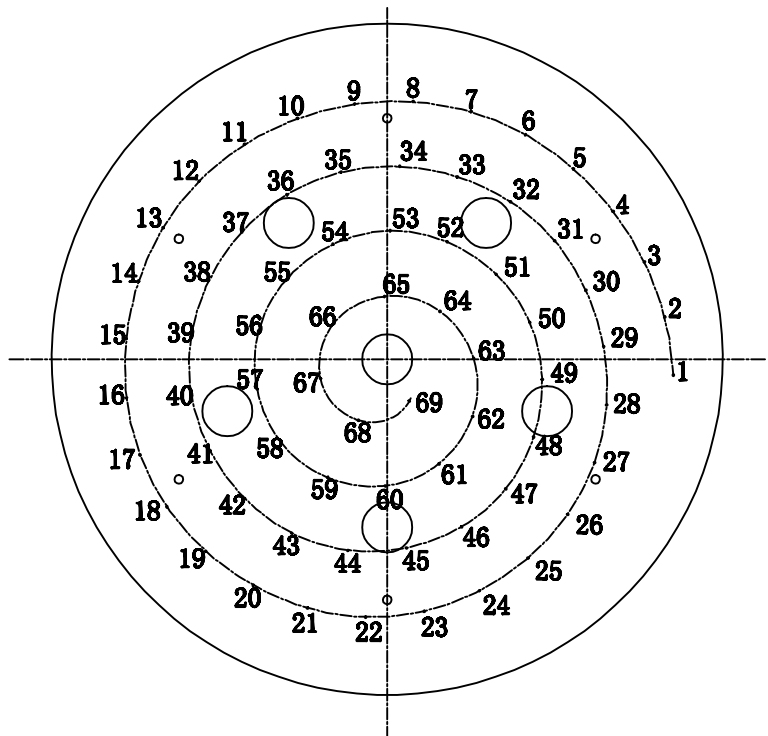

# ASSEMBLE INSTRUCTION

## 6603C24C (H67)

110V GU10 BULB 6\*35W

Φ600\*1700MM

1. PLEASE TAKE OFF THE PLASTIC SHEET FROM THE STAINLESS.
2. PLEASE WEAR THE GLOVES WHEN YOU HANGING THE CRYSTAL.
3. ALL THE CRYSTAL BALL ARE 40#.

NO.	1#~69#
Quantity	1pcs