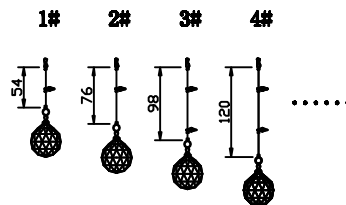

# ASSEMBLE INSTRUCTION

## 6603C24C (H67)

110V GU10 BULB 6\*35W

Φ600\*1700MM

1. PLEASE TAKE OFF THE PLASTIC SHEET FROM THE STAINLESS.
2. PLEASE WEAR THE GLOVES WHEN YOU HANGING THE CRYSTAL.
3. ALL THE CRYSTAL BALL ARE 40#.

NO.	1#~69#
Quantity	1pcs