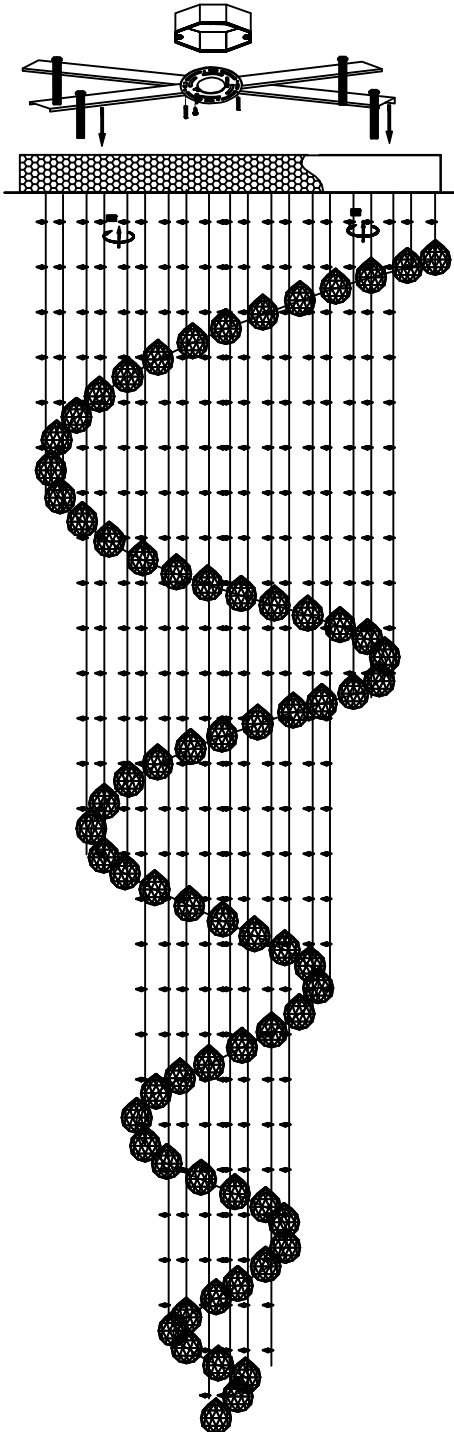

# ASSEMBLE INSTRUCTION

## 6603C24C (H67)

110V GU10 BULB 6\*35W

Φ600\*1700MM

1. PLEASE TAKE OFF THE PLASTIC SHEET FROM THE STAINLESS.
2. PLEASE WEAR THE GLOVES WHEN YOU HANGING THE CRYSTAL.
3. ALL THE CRYSTAL BALL ARE 40#.

NO.	1#~69#
Quantity	1pcs