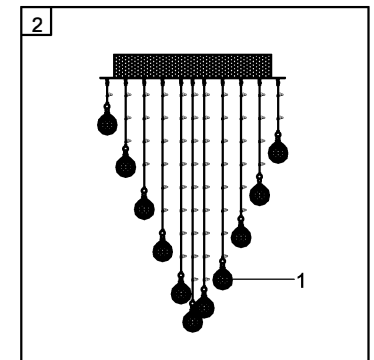

Trade Mark:
CRYSTAL WORLD INC

Product Name: Ceiling lamp
Model :6601C16C
120Vac, 60Hz,AC ONLY
Lamp size:Ø16"X24"H

Intertek
4006677

CEILING LAMP ASSEMBLY INSTRUCTIONS

1.Place fixture(A)onto mounting screws (DD).secure with cap nuts (AA) .

Hardware Used

AA Cap nut  X 4
DD Mounting screw  X 4

2.Please open the clear plastic bag carefully.and put the crystal(1) to the fixture .

1
 40mm*1PCS
75PCS

3.Install light bulbs (not included).

Use bulb
120V GU10  **5*35W Max.**