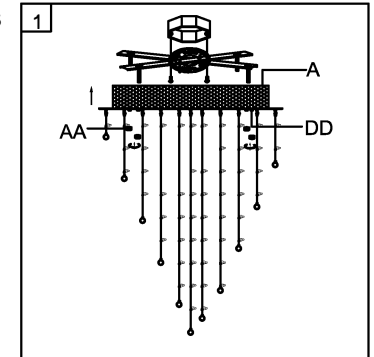

Trade Mark:
CRYSTAL WORLD INC

Product Name: Ceiling lamp
Model :6601C16C
120Vac, 60Hz,AC ONLY
Lamp size:Ø16"X24"H

Intertek
4006677

CEILING LAMP ASSEMBLY INSTRUCTIONS

1.Place fixture(A)onto mounting screws (DD).secure with cap nuts (AA) .

Hardware Used

AA Cap nut  X 4
DD Mounting screw  X 4

2.Please open the clear plastic bag carefully.and put the crystal(1) to the fixture .

1
 40mm*1PCS
75PCS

3.Install light bulbs (not included).

Use bulb
120V GU10  **5*35W Max.**